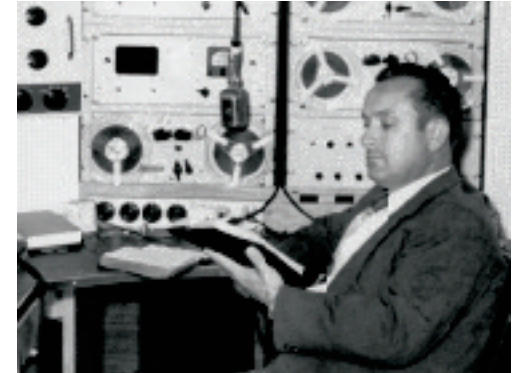

—At—

TheGospelHour.org

Here's How!

To hear the program on the Internet, just go to our website, TheGospelHour.org, click on the picture of the old-time Radio . . .

found on our home page, and follow the listed instructions to hear today's Gospel Hour radio program over the *World Wide Internet*. Here also, you can order this week's radio gift offer, Inspirational Books, Music & Sermons.

Hear The Gospel Hour Radio Broadcast

*DAILY COAST TO COAST
AND NOW WORLD WIDE
OVER THE INTERNET*

Featuring the recorded ministry of the late
Dr. Oliver B. Greene, Founder