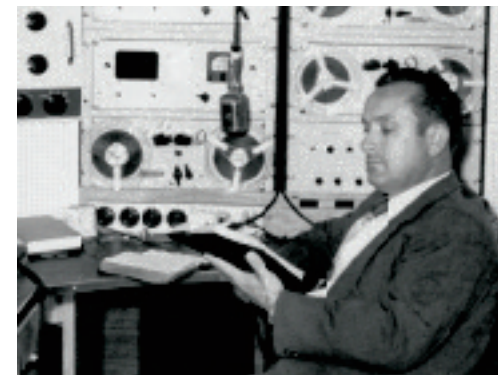

Hear The Gospel Hour Radio Broadcast

*DAILY COAST TO COAST
AND NOW WORLD WIDE
OVER THE INTERNET*

Featuring the recorded ministry of the late
Dr. Oliver B. Greene, Founder

THE GOSPEL HOUR, INC.

P. O. Box 2024